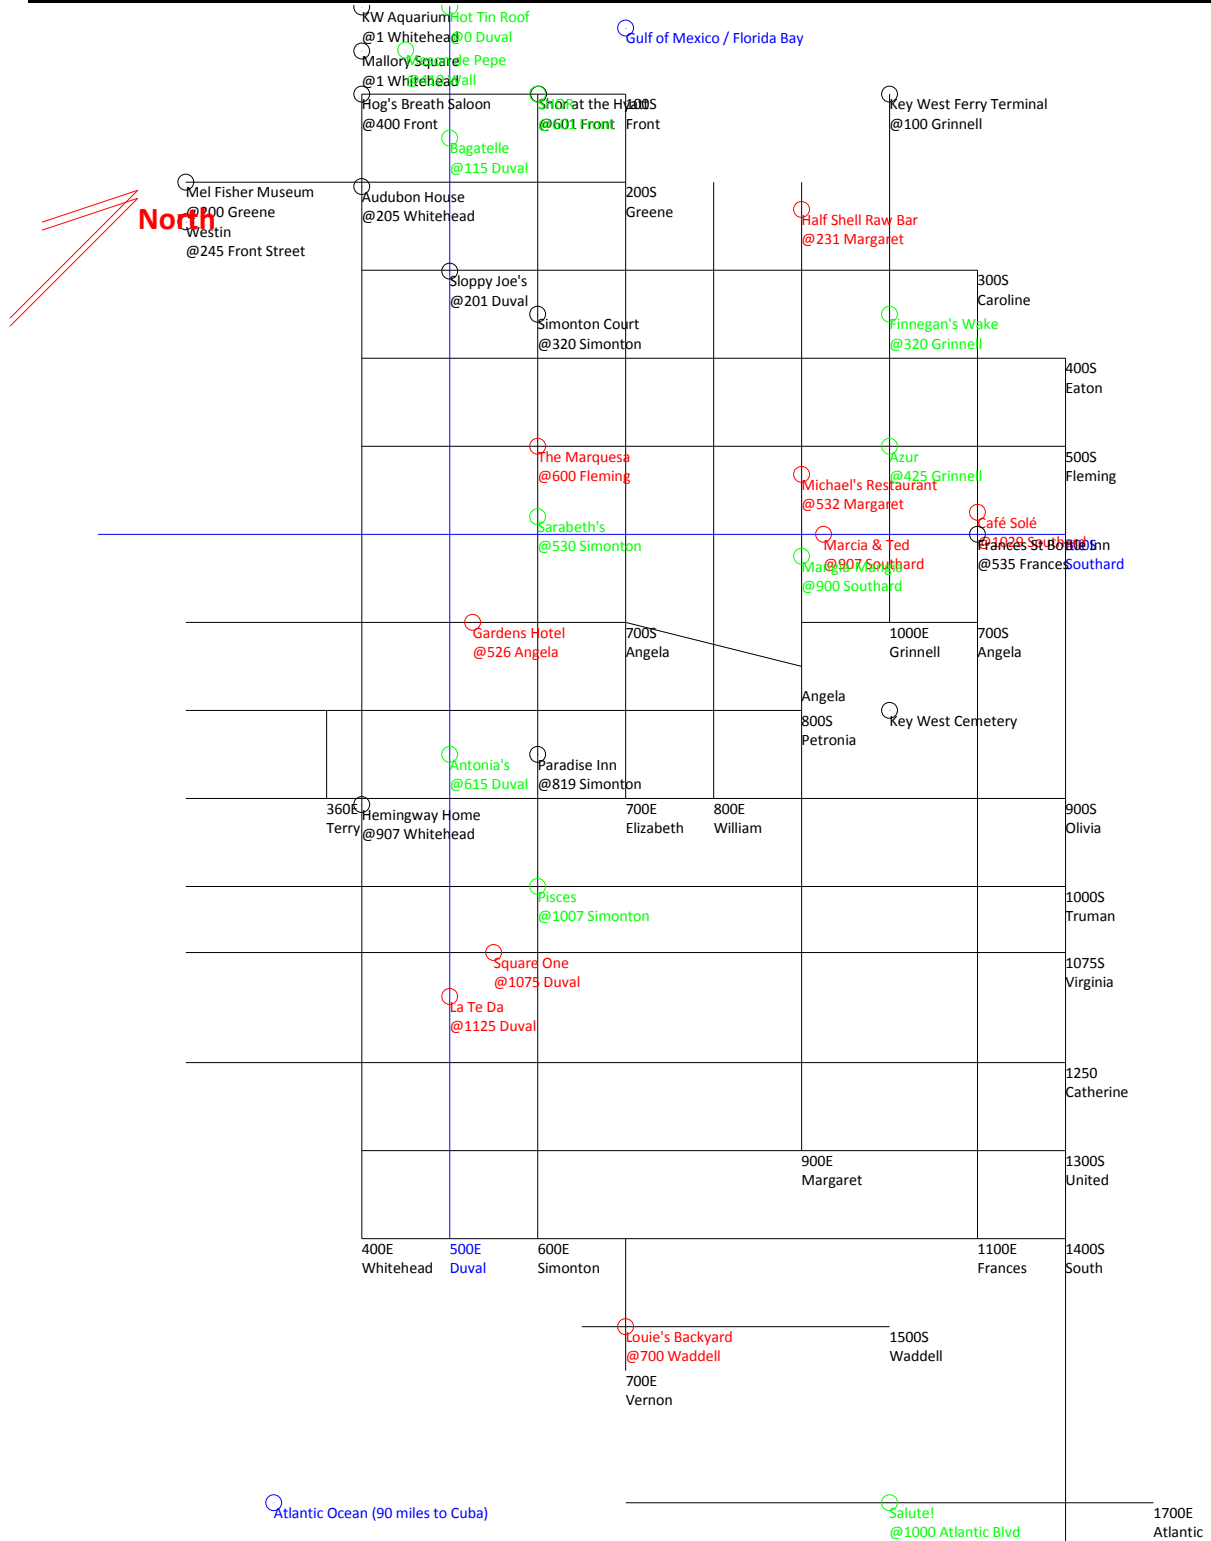

"Map" of Old Town Key West

Although the streets seldom run NESW, Old Town Key West is based on a rectilinear grid of about 1000 to the mile. Also, Duval really runs close to NW to SE.